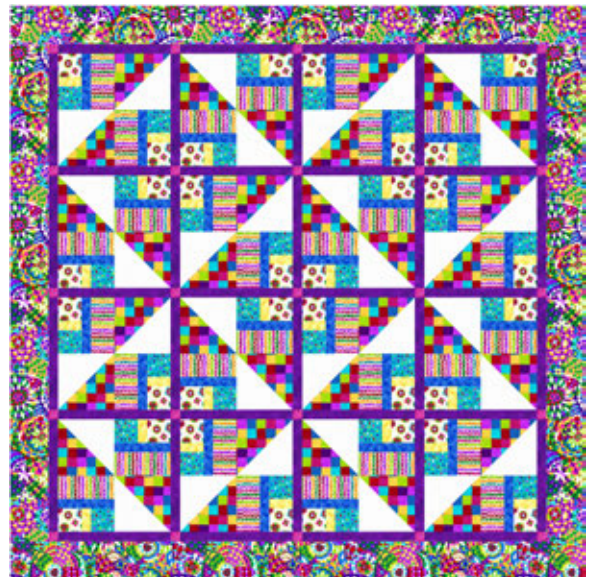

61" x 61"

Designed by Blue Bear Quilts